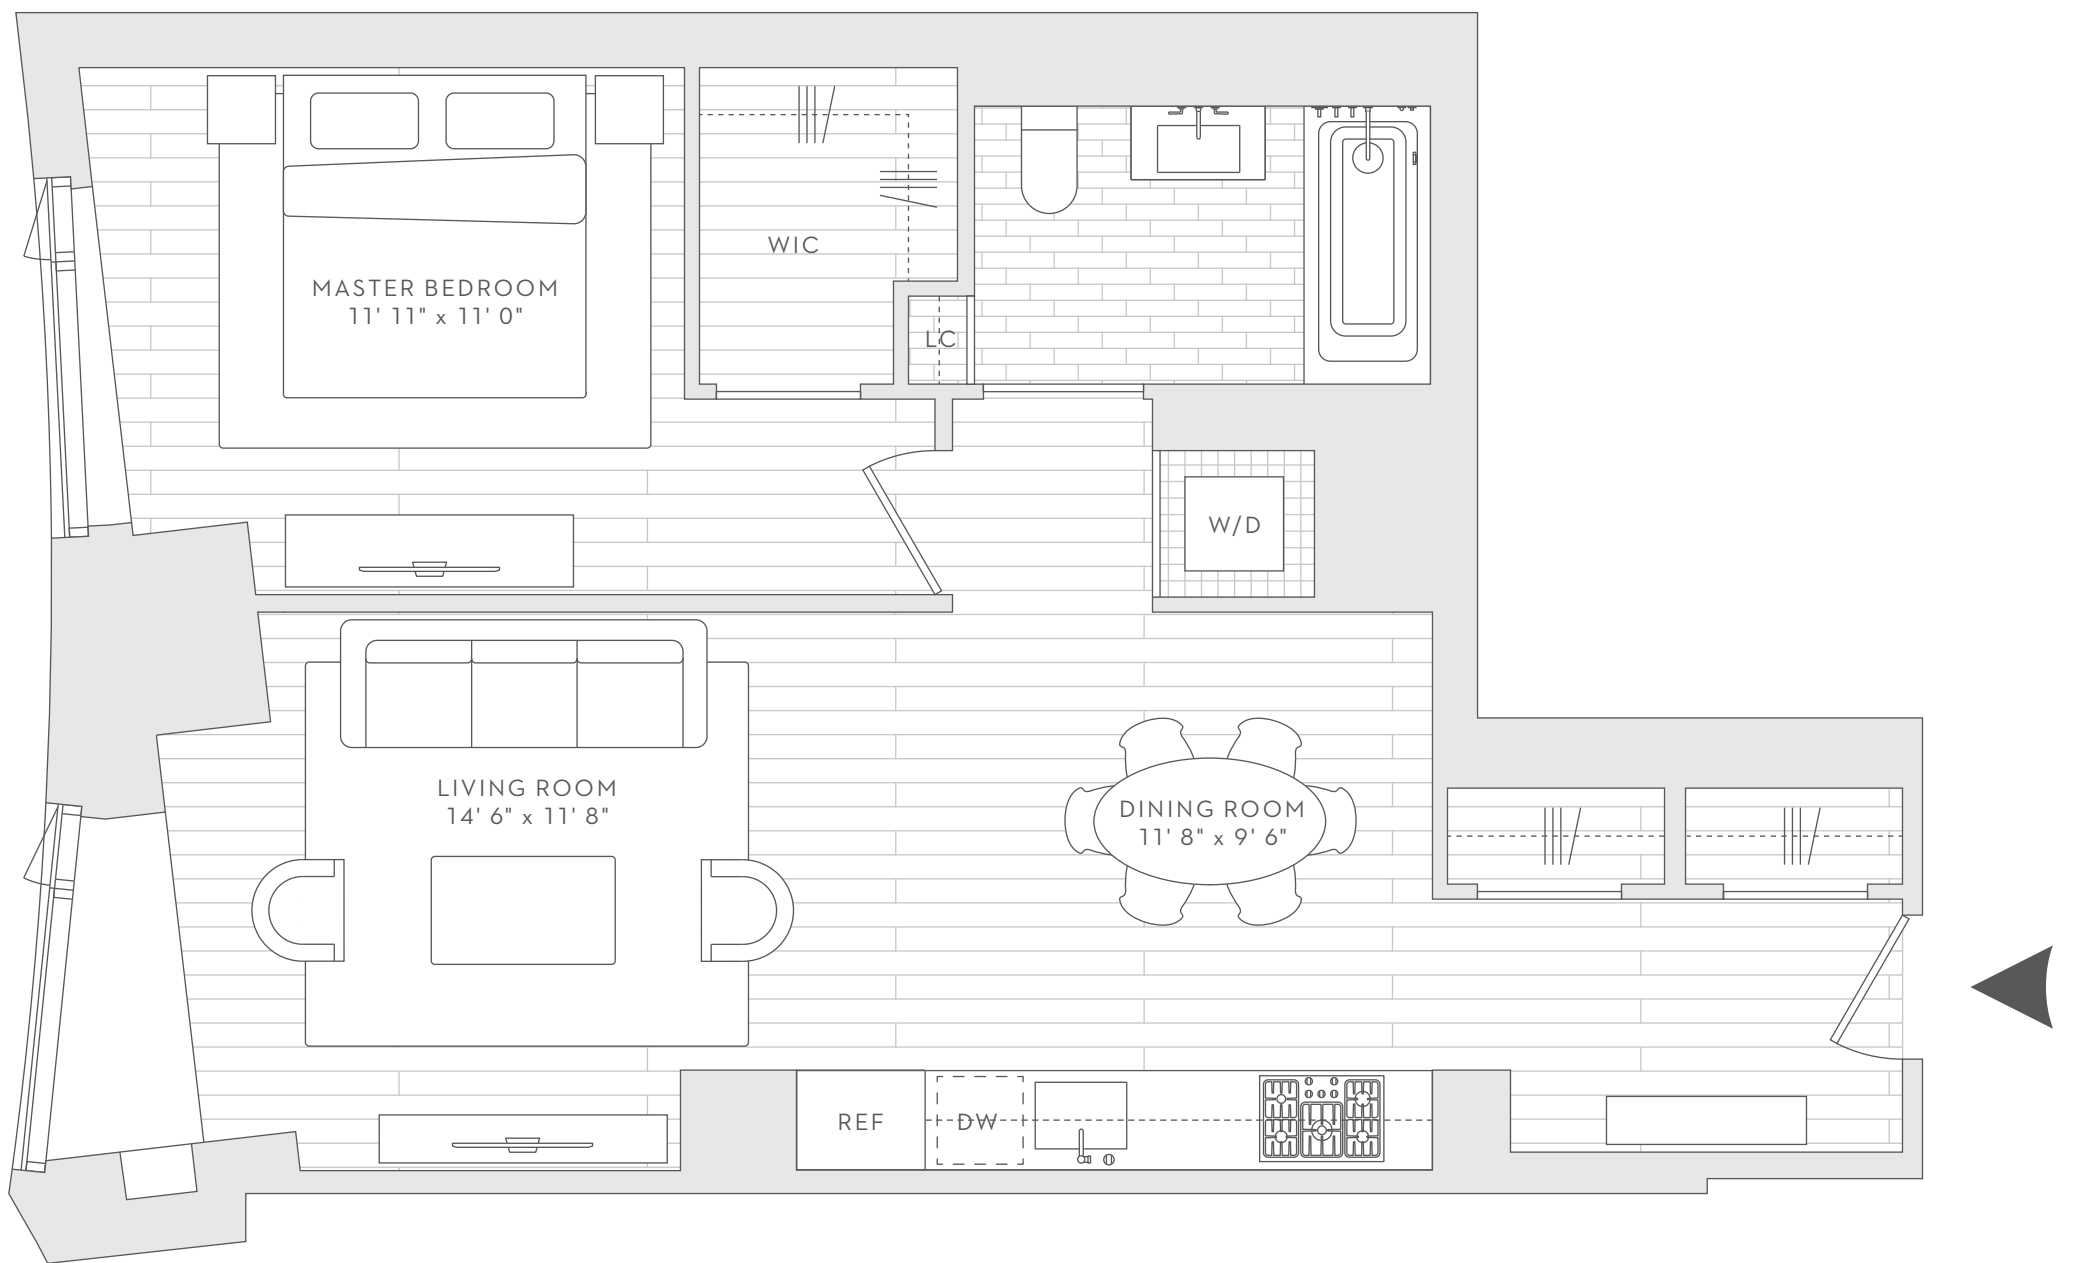

15B

1 BEDROOM
1 BATHROOM

WEST EXPOSURE

INTERIOR
787 SQ. FT. (73.11 SQ. M.)

SALES GALLERY
312 Atlantic Ave, Brooklyn, NY 11201
(718) 858-6408

EXCLUSIVE MARKETING AND SALES AGENT
Corcoran Sunshine Marketing Group

ALL DIMENSIONS ARE APPROXIMATE AND SUBJECT TO CONSTRUCTION VARIANCES. PLANS AND DIMENSIONS
MAY CONTAIN MINOR VARIATIONS FROM FLOOR TO FLOOR. SQUARE FOOTAGES EXCEED THE USABLE FLOOR
AREA. SPONSOR RESERVES THE RIGHT TO MAKE CHANGES IN ACCORDANCE WITH THE OFFERING PLAN.