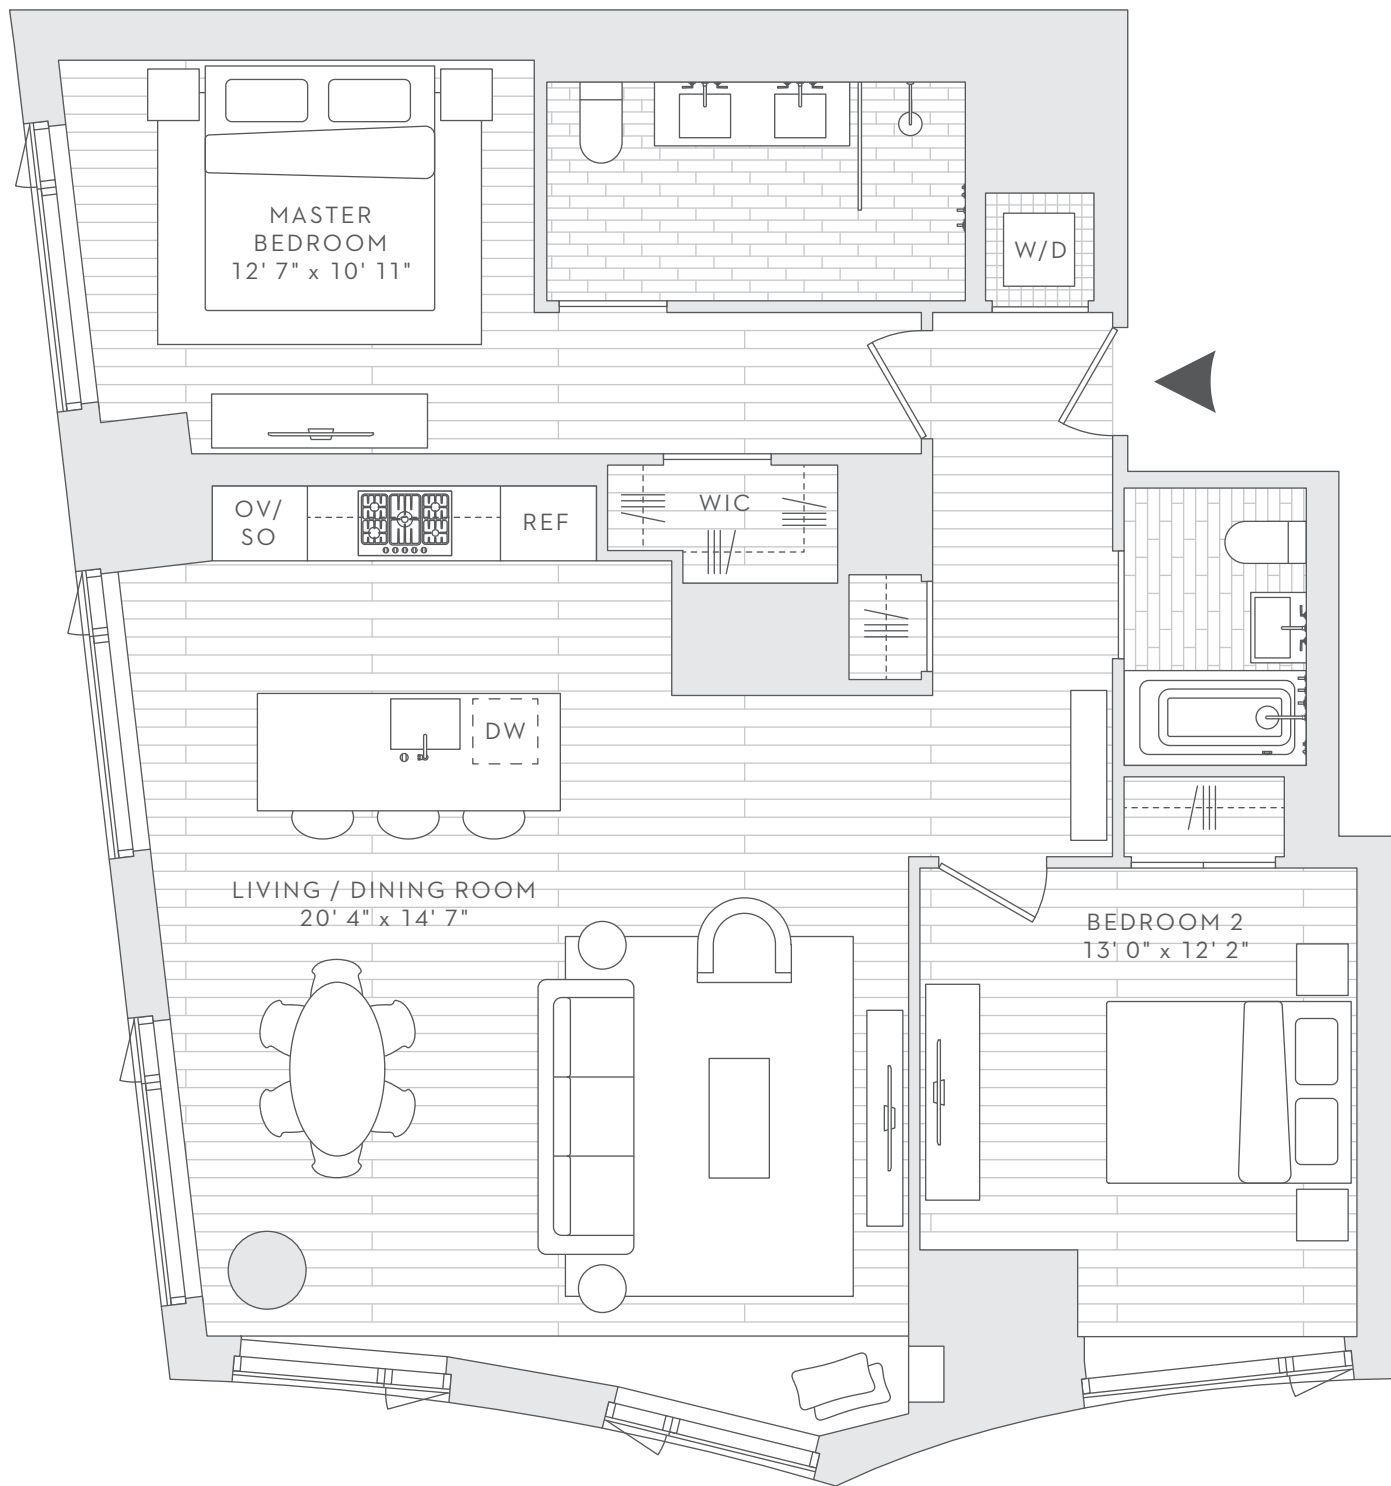

12, 14, 15L

2 BEDROOMS
2 BATHROOMS

SOUTH WEST EXPOSURE

INTERIOR
1255 SQ. FT. (116.59 SQ. M.)

SALES GALLERY
312 Atlantic Ave, Brooklyn, NY 11201
(718) 858-6408

EXCLUSIVE MARKETING AND SALES AGENT
Corcoran Sunshine Marketing Group

ALL DIMENSIONS ARE APPROXIMATE AND SUBJECT TO CONSTRUCTION VARIANCES. PLANS AND DIMENSIONS
MAY CONTAIN MINOR VARIATIONS FROM FLOOR TO FLOOR. SQUARE FOOTAGES EXCEED THE USABLE FLOOR
AREA. SPONSOR RESERVES THE RIGHT TO MAKE CHANGES IN ACCORDANCE WITH THE OFFERING PLAN.