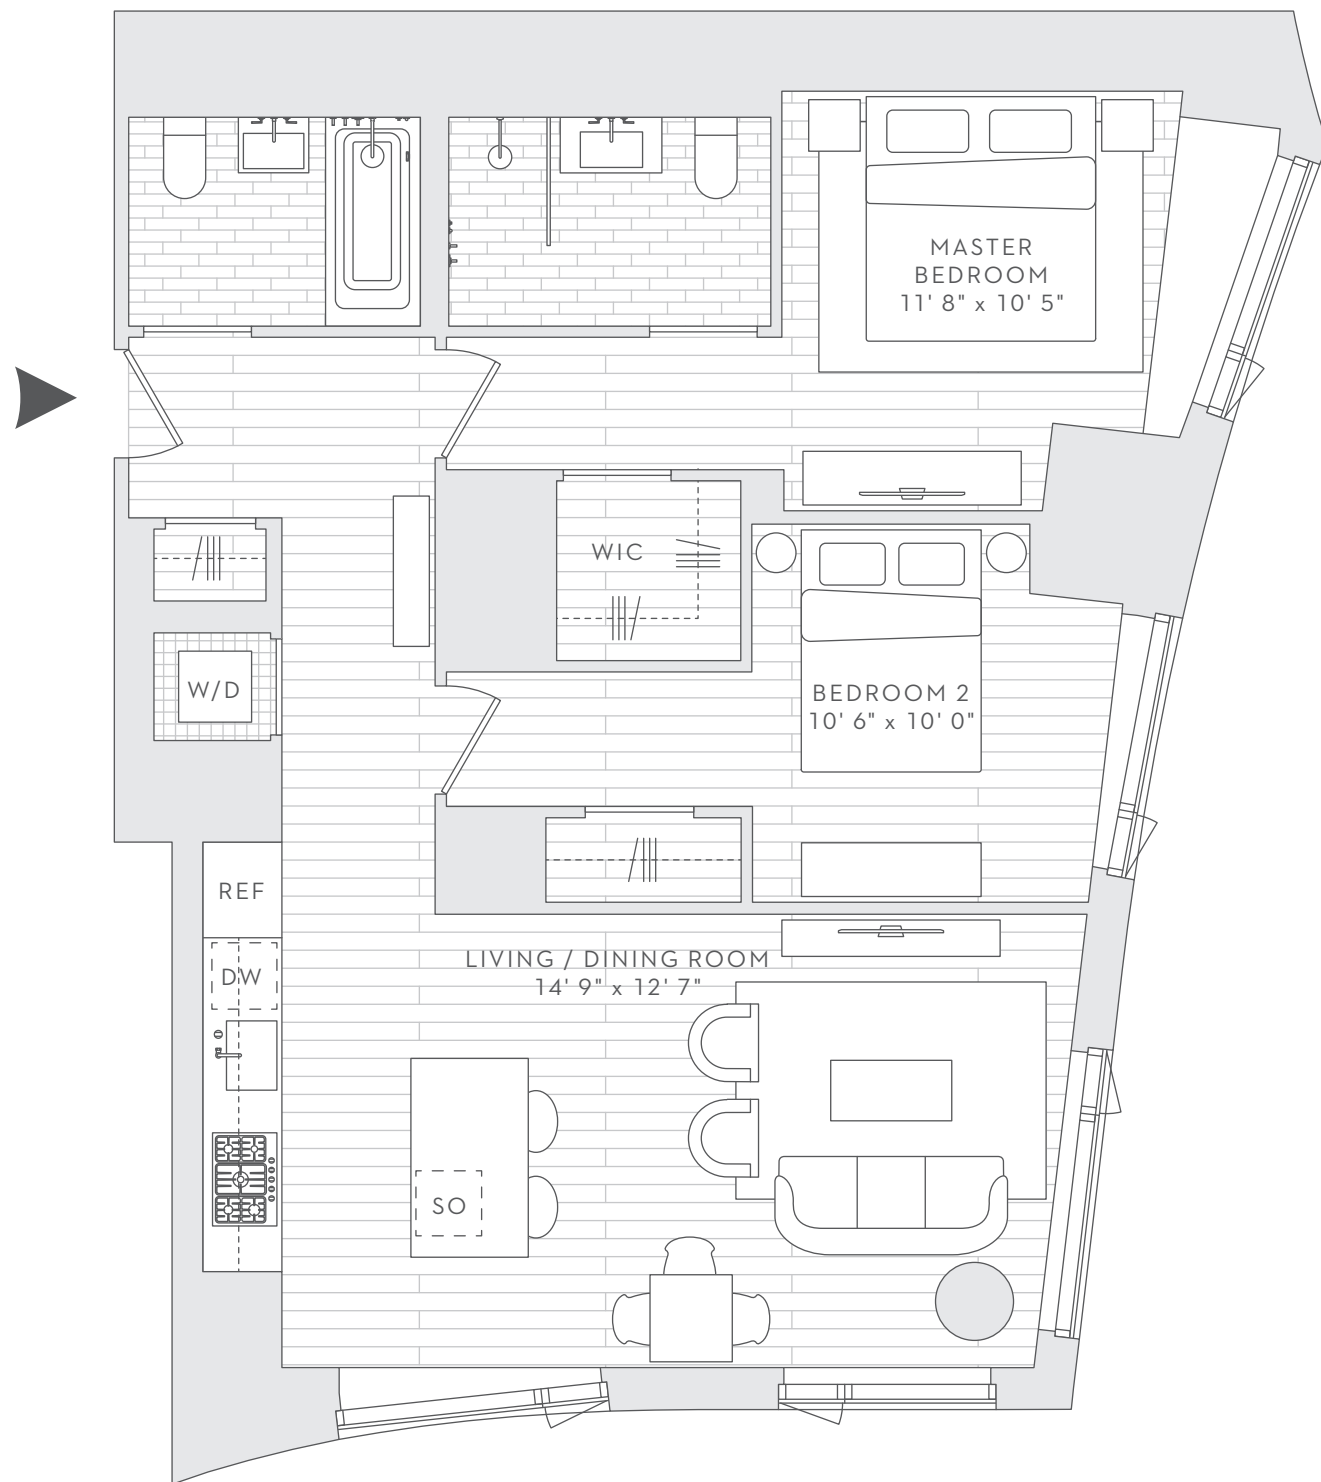

9, 10, 11K

2 BEDROOMS
2 BATHROOMS

SOUTH EAST EXPOSURE

INTERIOR
1050 SQ. FT. (97.55 SQ. M.)

SALES GALLERY
312 Atlantic Ave, Brooklyn, NY 11201
(718) 858-6408

EXCLUSIVE MARKETING AND SALES AGENT
Corcoran Sunshine Marketing Group

ALL DIMENSIONS ARE APPROXIMATE AND SUBJECT TO CONSTRUCTION VARIANCES. PLANS AND DIMENSIONS
MAY CONTAIN MINOR VARIATIONS FROM FLOOR TO FLOOR. SQUARE FOOTAGES EXCEED THE USABLE FLOOR
AREA. SPONSOR RESERVES THE RIGHT TO MAKE CHANGES IN ACCORDANCE WITH THE OFFERING PLAN.