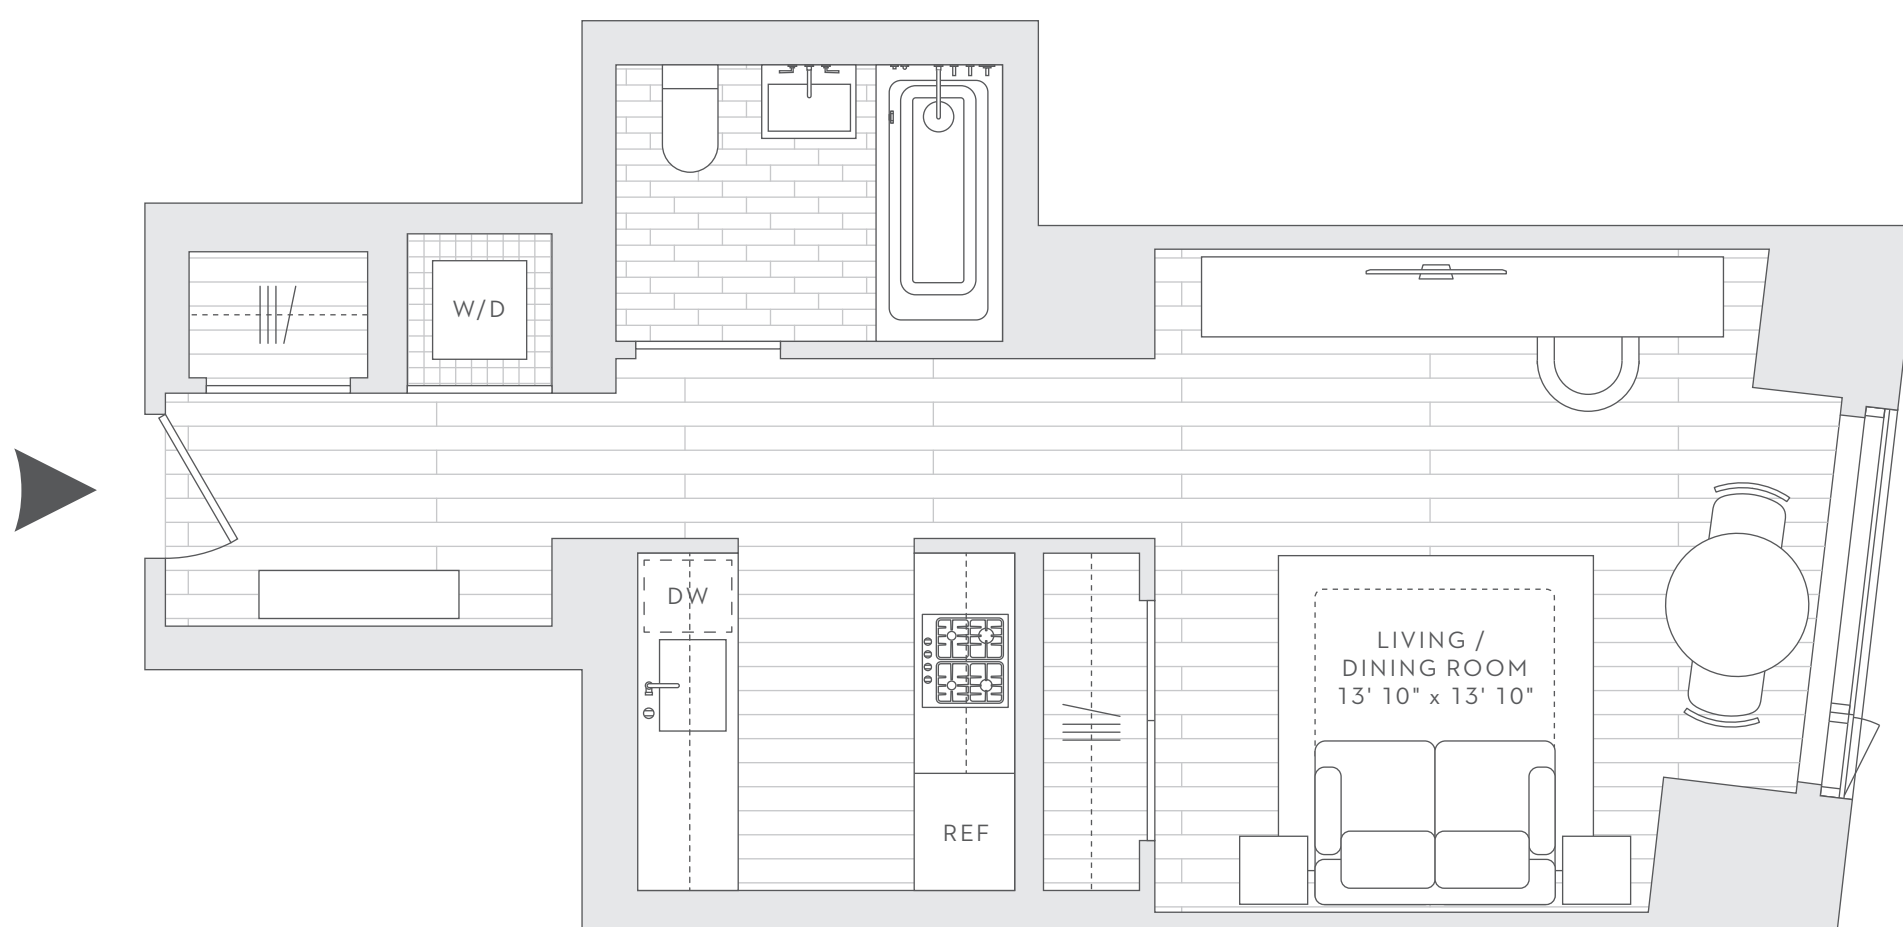

26G

STUDIO
1 BATHROOM

EAST EXPOSURE

INTERIOR
505 SQ. FT. (46.92 SQ. M.)

SALES GALLERY
312 Atlantic Ave, Brooklyn, NY 11201
(718) 858-6408

EXCLUSIVE MARKETING AND SALES AGENT
Corcoran Sunshine Marketing Group

ALL DIMENSIONS ARE APPROXIMATE AND SUBJECT TO CONSTRUCTION VARIANCES. PLANS AND DIMENSIONS
MAY CONTAIN MINOR VARIATIONS FROM FLOOR TO FLOOR. SQUARE FOOTAGES EXCEED THE USABLE FLOOR
AREA. SPONSOR RESERVES THE RIGHT TO MAKE CHANGES IN ACCORDANCE WITH THE OFFERING PLAN.